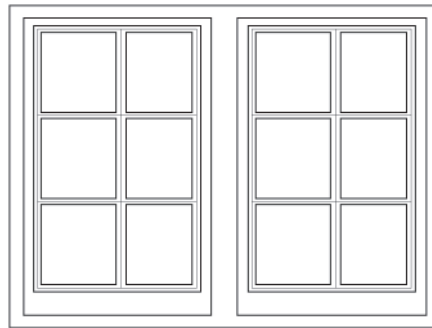

Typical Vertical
Section through a
Casement Window
(Scale 1:5)

Traditional 'Two-Light'
Casement Window
(Scale 1:20)

Examples of
Glazing Bars
(Scale 1:1)

'Lamb's Tongue'

'Olvolo'

'Astragal'

'Gothic'

'Ogee'

Typical Horizontal Section
through a Casement Window
(Scale 1:5)