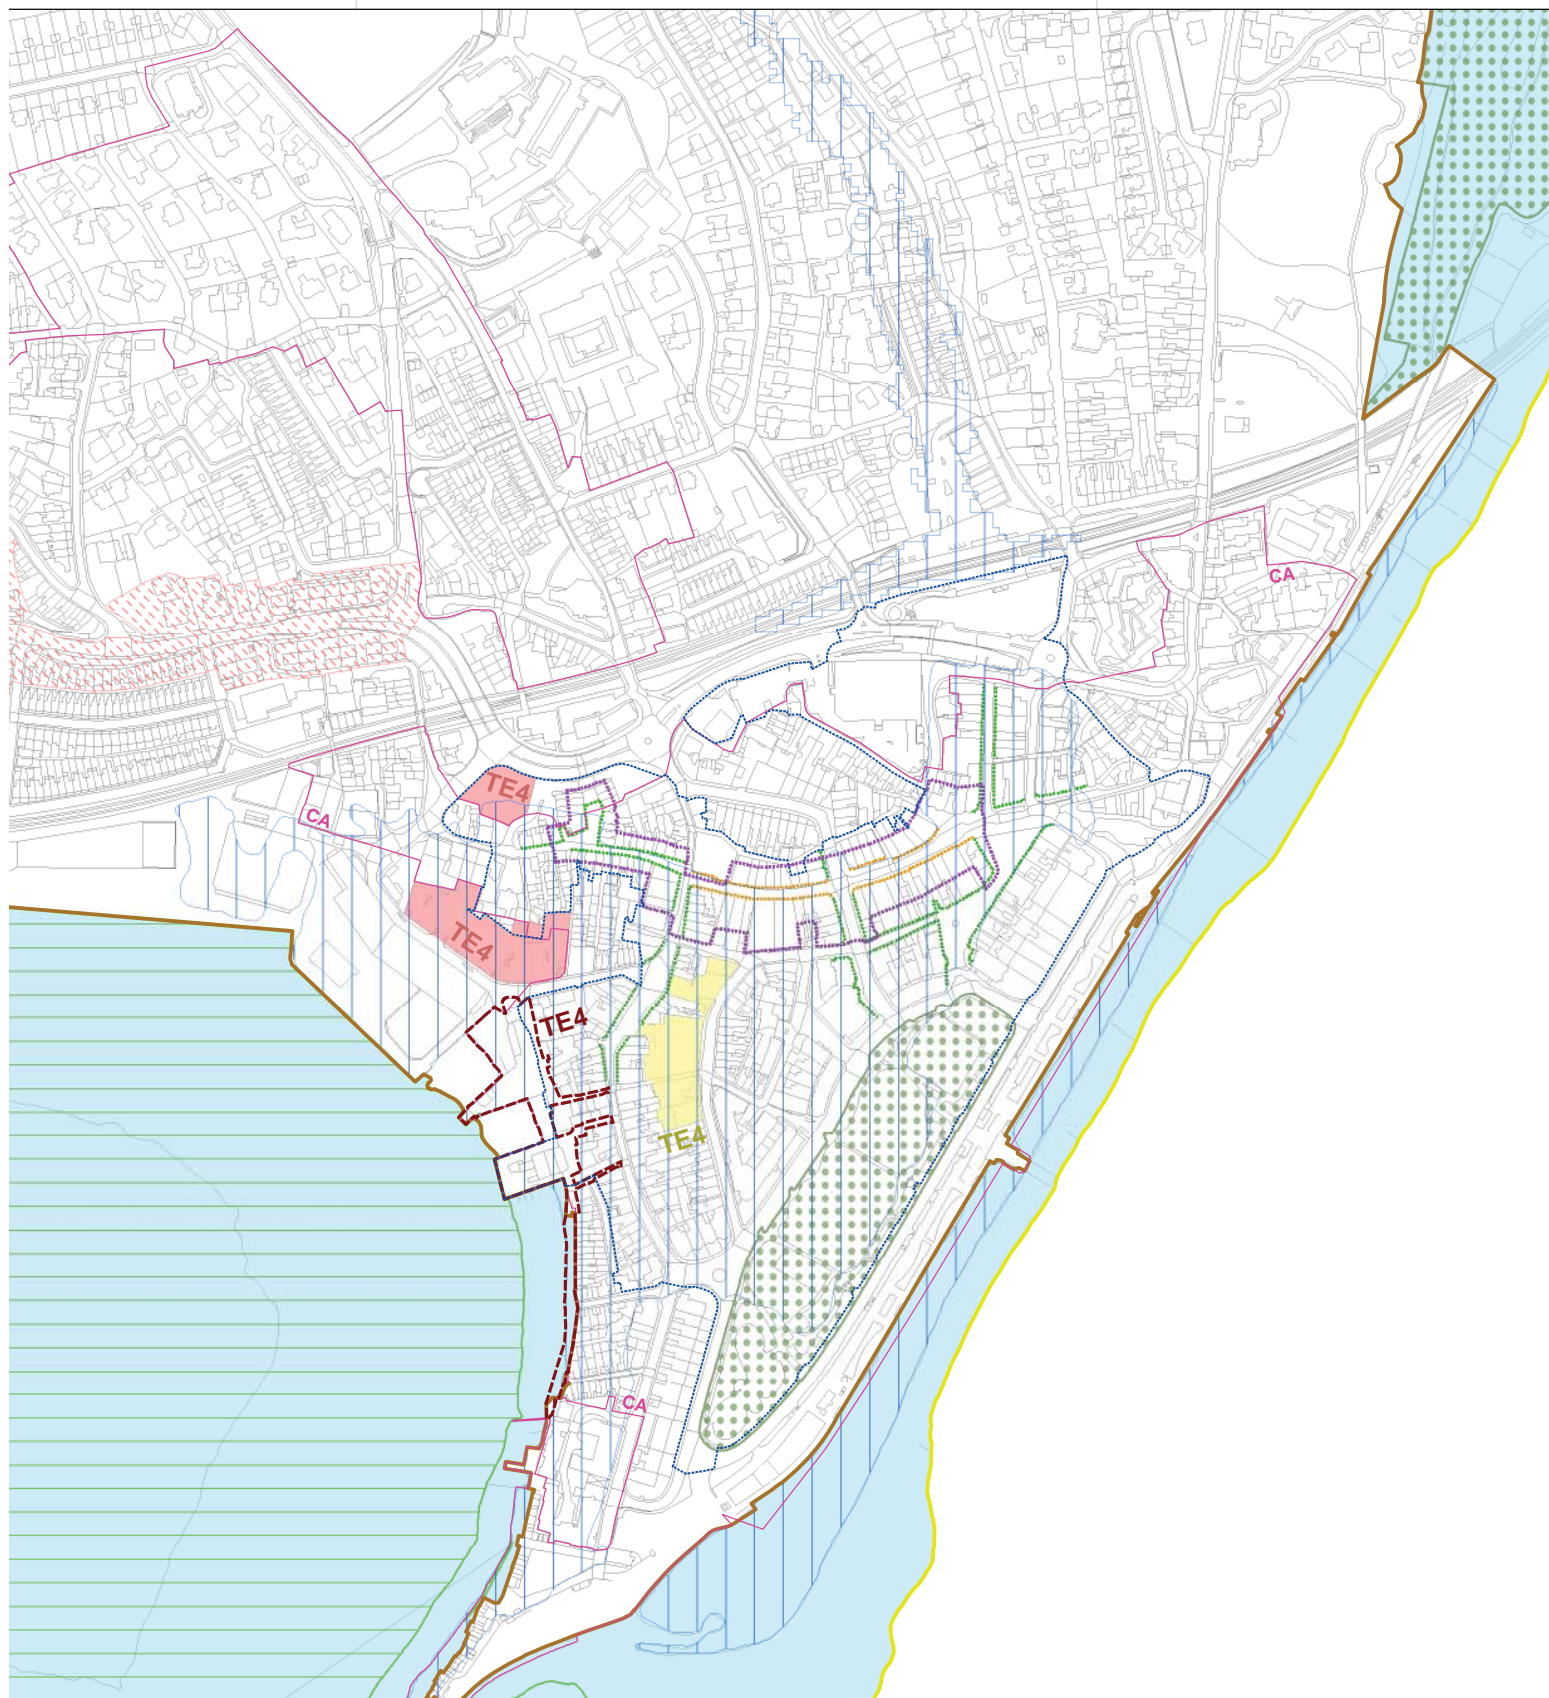

Dawlish Town Centre Inset Map

1:5,000

Teignmouth Town Centre Inset Map

1:5,000

Proposed Submission

TEIGNBRIDGE LOCAL PLAN 2013-33

Policies Map

TEIGNMOUTH & DAWLISH

Scale 1:10,000

Teignbridge District Council
Forde House
Newton Abbot
Devon
TQ12 4XX

Based upon Ordnance Survey Material with Permission of Ordnance Survey on behalf of the controller of Her Majesty's Stationery Office (C) Crown Copyright. Unauthorised reproduction infringes Crown Copyright and may lead to prosecution or civil proceedings. Teignbridge District Council 100024292.