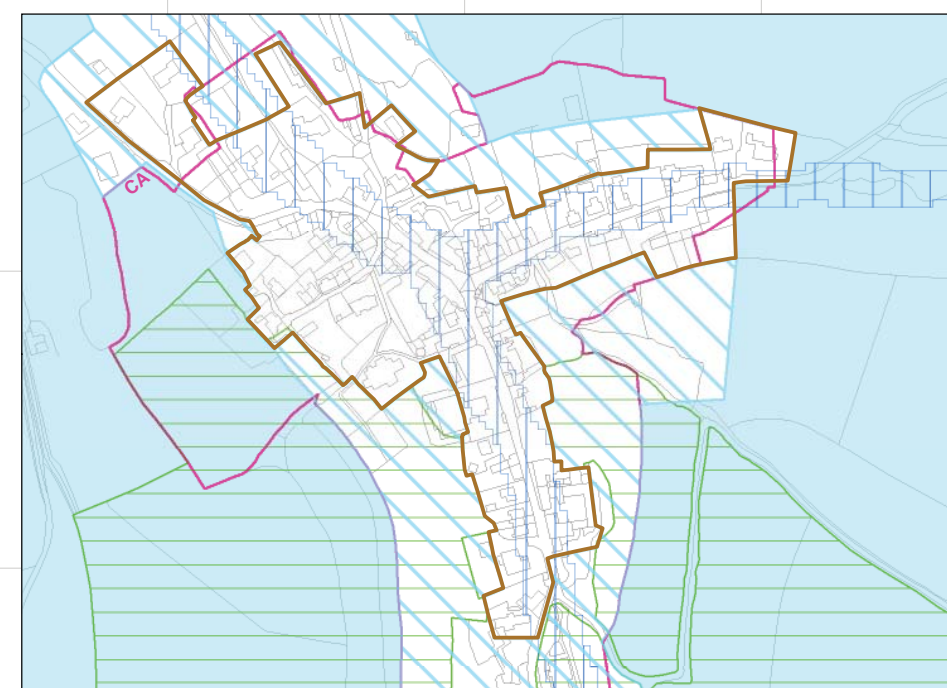

Bishopsteignton Inset Map

1:10,000

Stokeinteighhead Inset Map

1:5,000

93 94 95 96 97 98 99 00

Proposed Submission

TEIGNBRIDGE LOCAL PLAN 2013-33

Policies Map

RURAL AREAS SOUTH

Scale 1:25,000

Teignbridge District Council
Forde House
Newton Abbot
Devon
TQ12 4XX

Based upon Ordnance Survey Material with Permission of Ordnance Survey on behalf of the controller of Her Majesty's Stationery Office (C) Crown Copyright.
Unauthorised reproduction infringes Crown Copyright and may lead to prosecution or civil proceedings. Teignbridge District Council 100024292.

90 91 92