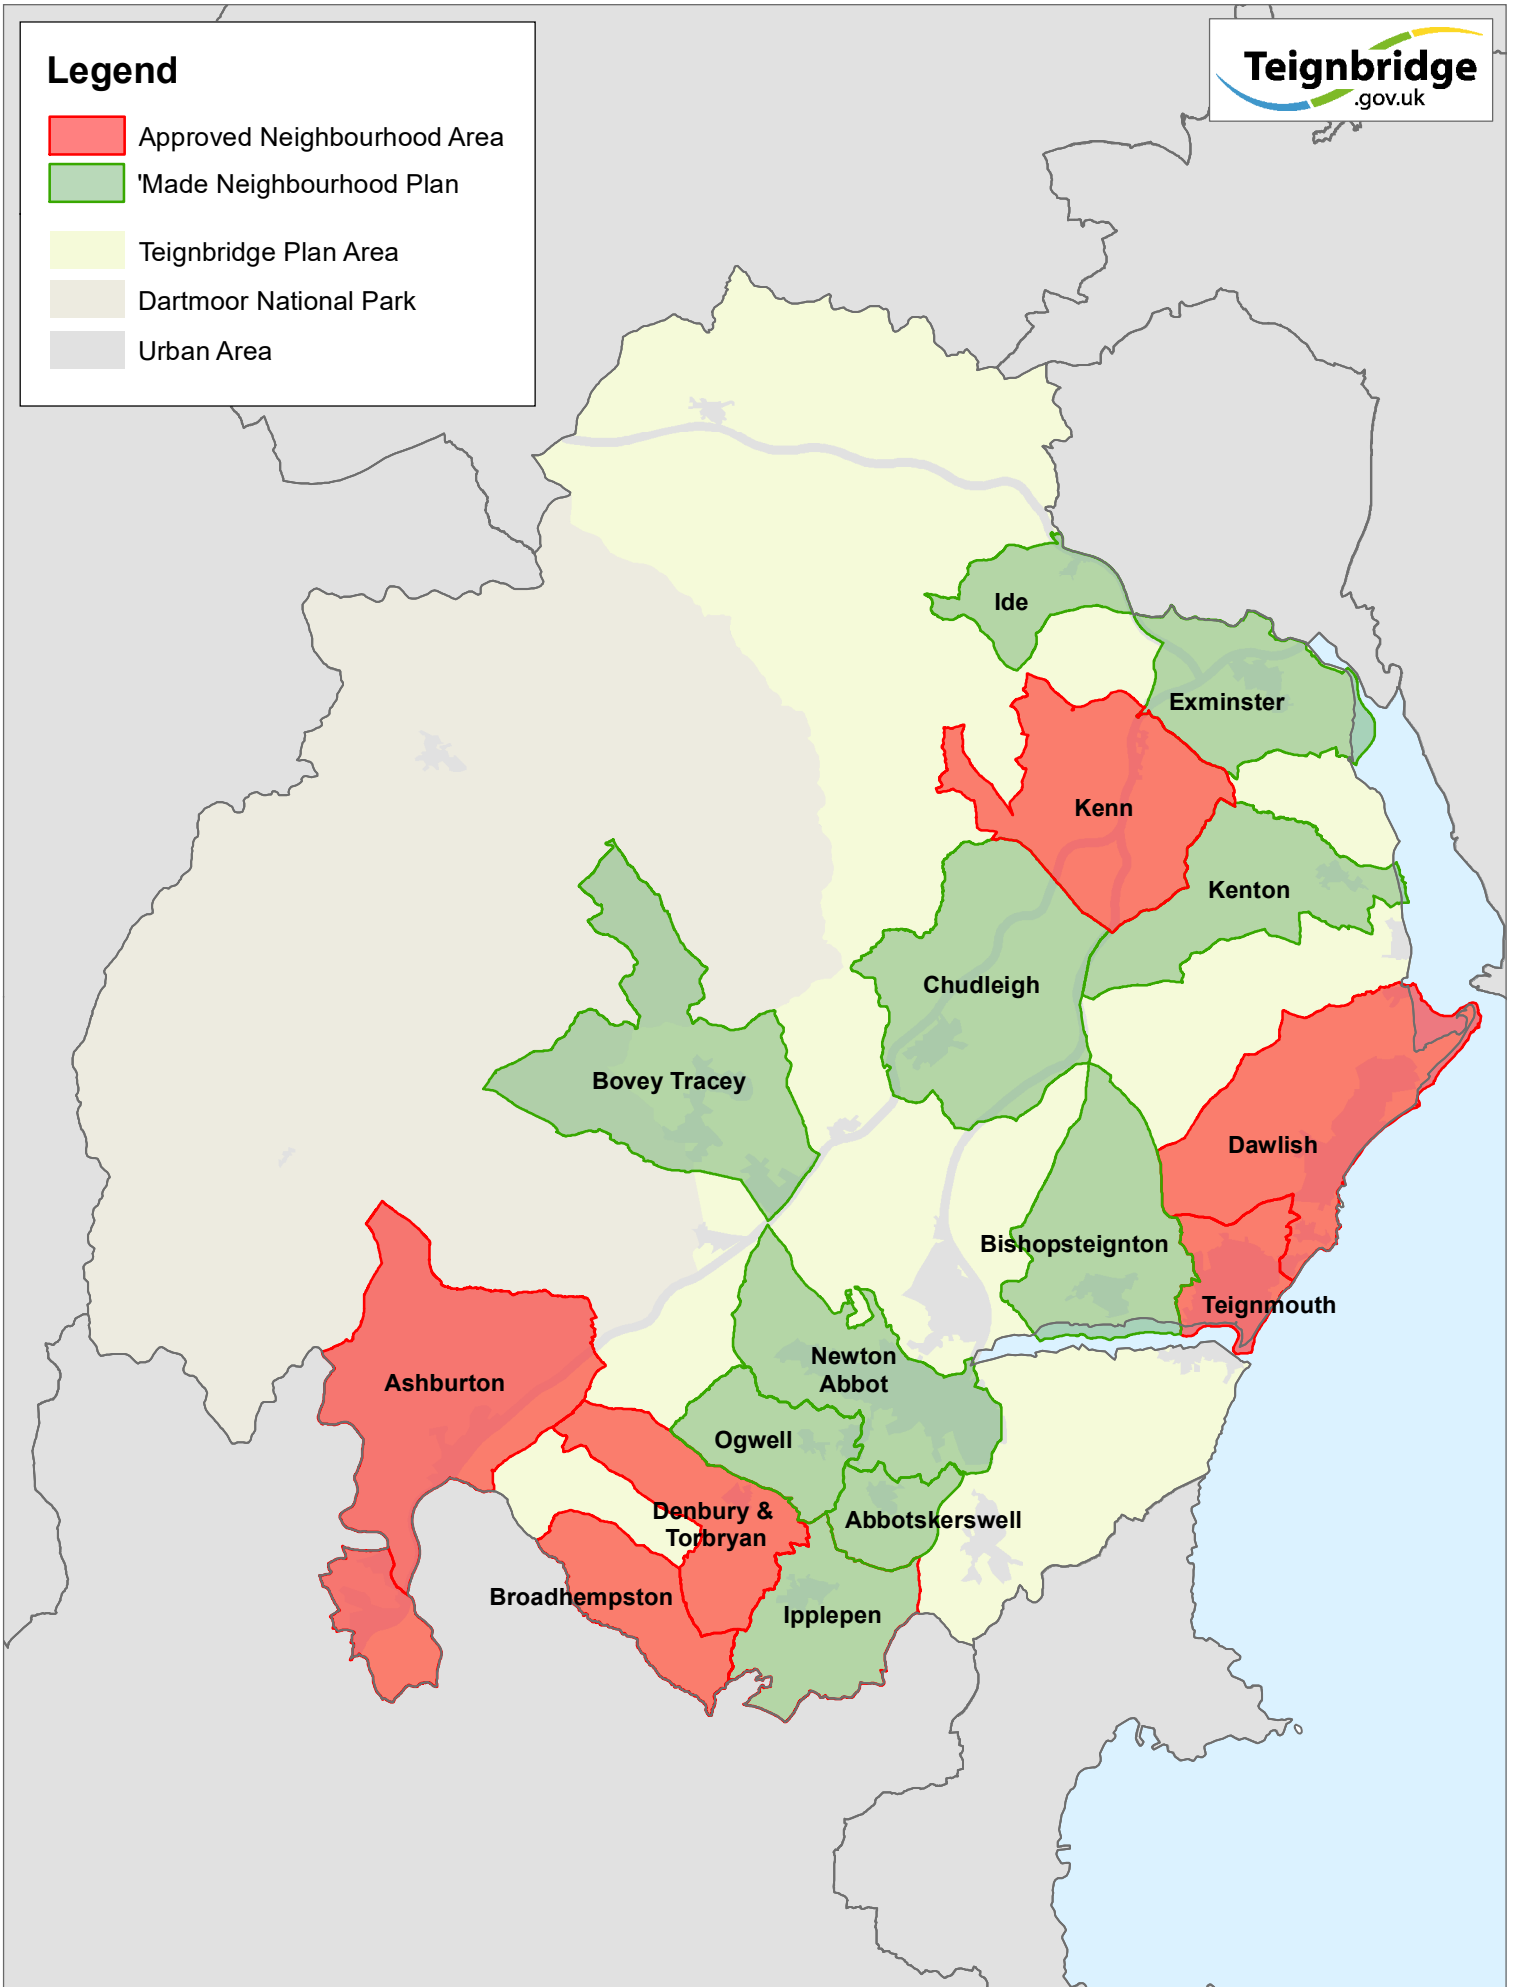

**Legend**

- Approved Neighbourhood Area
- 'Made Neighbourhood Plan
- Teignbridge Plan Area
- Dartmoor National Park
- Urban Area

**Neighbourhood Plan Areas**

Scale:  
1:175,000