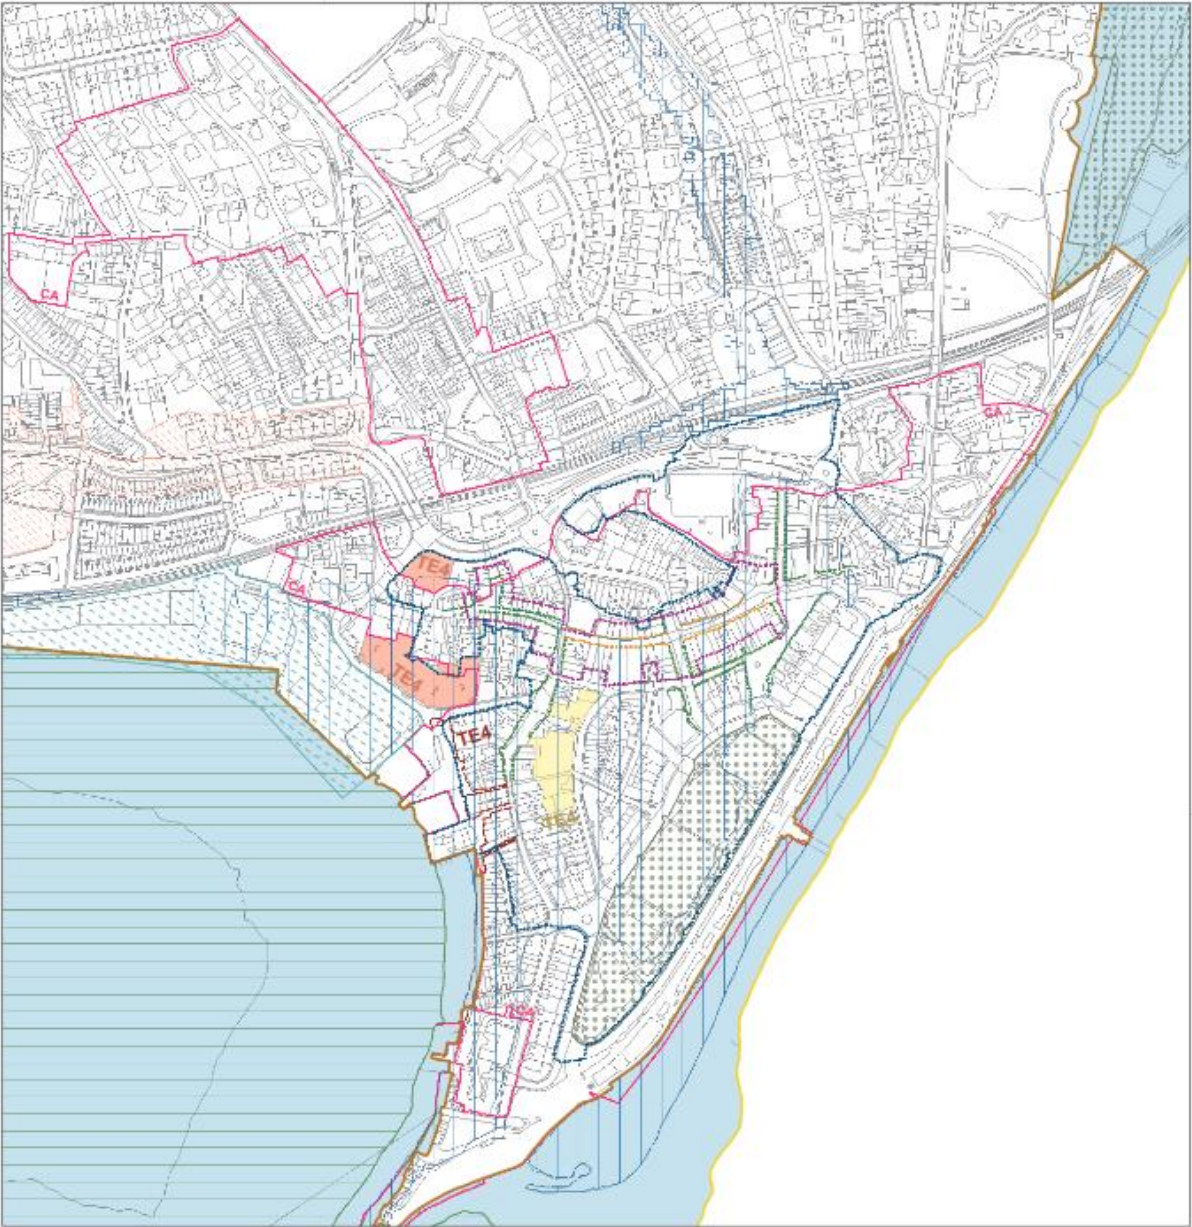

Appendix 1

Teignbridge Adopted Local Plan Inset Map for Teignmouth

The Teignmouth Inset (Policy) Map from the current adopted Local Plan is reproduced below for information to provide a brief strategic policy context for the town. For details of relevant policies and policy wording please refer to the adopted Local Plan here <https://www.teignbridge.gov.uk/planning/local-plans-and-policy/teignbridge-local-plan-2033/>. This map is not open to change through this Neighbourhood Plan process as it is part of the adopted Teignbridge Local Plan.

Teignbridge Local Plan 2013-2033
Policies Map Key

Administrative

- Local Plan Boundary
- Major Planning Permission
- South Devon Link Road

Allocations/Proposals

- Mixed Use (NA1, NA3, NA9, NA10, NA12, KS3, KS5, SWE1, DA2, TE4, BT3, CH1, CH6)
- Housing (NA2, NA3, NA3.A, NA5, NA6, KS6, KS8, KK2, KK3, DA4, DA5, TE3, TE3.A, BT1, BT2.A, BT2.B, BT2.D, CH2, CH3, CH4, CH5)
- Employment (NA2, NA3, NA4, KS1, KS2, SWE2, DA1, BT2.C, BT6, KK1)
- Other Green Infrastructure (HT3, NA1, NA2, NA3, NA4, NA5, KS6, KK4, SWE1, SWE3, DA6, DA7, CH1, CH2, CH3, CH4, CH9)
- Roads and Road Improvements (HT1, NA1, NA3, NA10, DA2, SWE1)
- Car Park (TE4)
- School (KK1)
- Community Facilities (NA1, NA3, SWE1, BT4)
- Seale Hayne (NA1)
- Environmental Enhancement (NA8, KS4, KK5, TE4, BT3, CH8, SWE1)
- Marina (TE5)
- Park and Ride (SWE1)
- Gypsy and Traveller Accommodation (WE6.A)

Other Plans Policies

- Devon County Council Waste Site (1.10)
- Devon County Council Mineral Consultation Area (1.10)

Notes: Source – Teignbridge District Council Local Plan. Town Centre Inset Map is on the next page.

Teignmouth Town Centre Inset Map

1:5,000