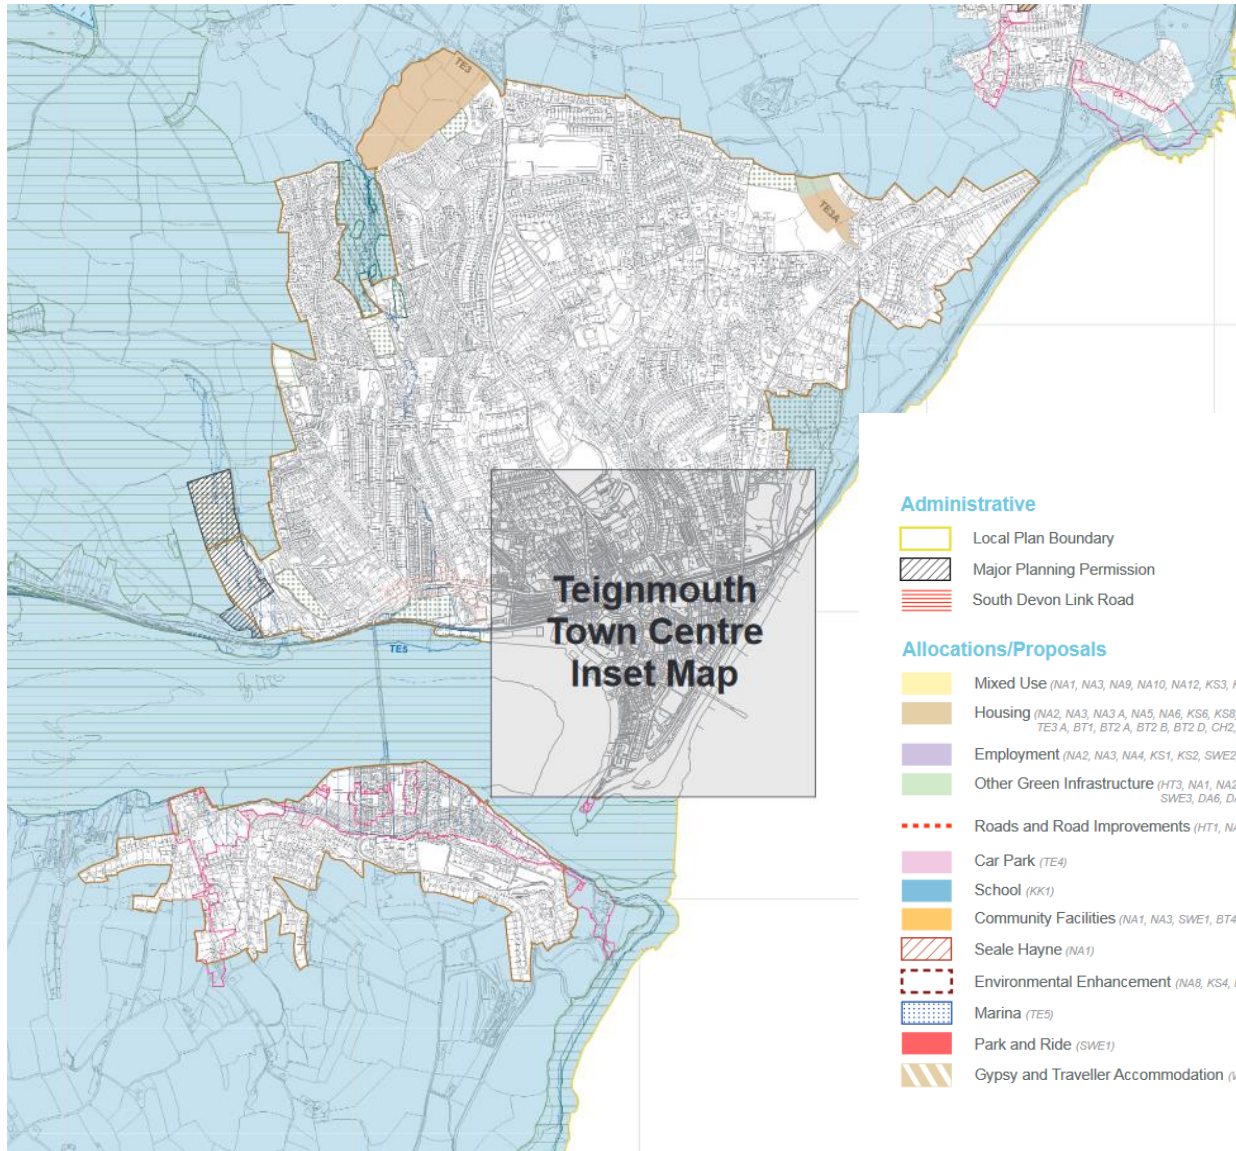

Appendix 1

Teignbridge Adopted Local Plan Inset Map for Teignmouth

The Teignmouth Inset (Policy) Map from the current adopted Local Plan is reproduced below for information to provide a brief strategic policy context for the town. For details of relevant policies and policy wording please refer to the adopted Local Plan here <https://www.teignbridge.gov.uk/planning/local-plans-and-policy/teignbridge-local-plan-2033/>. This map is not open to change through this Neighbourhood Plan process as it is part of the adopted Teignbridge Local Plan.

Teignbridge Local Plan 2013-2033
Policies Map Key

Administrative

- Local Plan Boundary
- Major Planning Permission
- South Devon Link Road

Allocations/Proposals

- Mixed Use (NA1, NA3, NA9, NA10, NA12, KS3, KS5, SWE1, DA2, TE4, BT3, CH1, CH6)
- Housing (NA2, NA3, NA3.A, NA5, NA6, KS6, KS8, KK2, KK3, DA4, DA5, TE3, TE3.A, BT1, BT2.A, BT2.B, BT2.D, CH2, CH3, CH4, CH5)
- Employment (NA2, NA3, NA4, KS1, KS2, SWE2, DA1, BT2.C, BT6, KK1)
- Other Green Infrastructure (HT3, NA1, NA2, NA3, NA4, NA5, KS6, KK4, SWE1, SWE3, DA6, DA7, CH1, CH2, CH3, CH4, CH9)
- Roads and Road Improvements (HT1, NA1, NA3, NA10, DA2, SWE1)
- Car Park (TE4)
- School (KK1)
- Community Facilities (NA1, NA3, SWE1, BT4)
- Seale Hayne (NA1)
- Environmental Enhancement (NA8, KS4, KK5, TE4, BT3, CH8, SWE1)
- Marina (TE5)
- Park and Ride (SWE1)
- Gypsy and Traveller Accommodation (WE6.A)

Other Plans Policies

- Devon County Council Waste Site (1.10)
- Devon County Council Mineral Consultation Area (1.10)

Notes: Source – Teignbridge District Council Local Plan. Town Centre Inset Map is on the next page.

Teignmouth Town Centre Inset Map

1:5,000